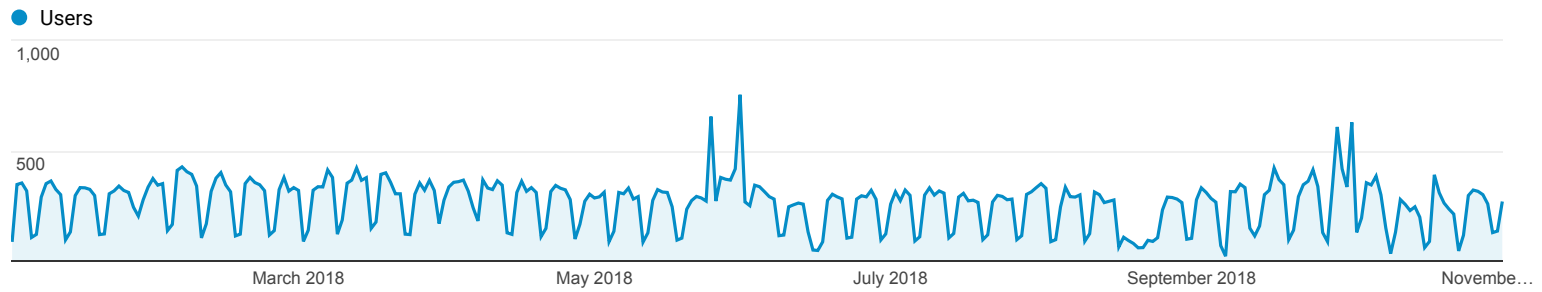

Browser & OS

All Users
100.00% Users

Jan 1, 2018 - Nov 4, 2018

Explorer

Summary

Browser	Acquisition			Behavior			Conversions <input type="text" value="All Goals"/>		
	Users	New Users	Sessions	Bounce Rate	Pages / Session	Avg. Session Duration	Goal Conversion Rate	Goal Completions	Goal Value
	51,174 % of Total: Total: 100.00% (51,174)	50,386 % of Total: 100.15% (50,313)	98,855 % of Total: 100.00% (98,855)	61.95% Avg for View: 61.95% (0.00%)	2.09 Avg for View: 2.09 (0.00%)	00:02:57 Avg for View: 00:02:57 (0.00%)	0.00% Avg for View: 0.00% (0.00%)	0 % of Total: 0.00% (0)	\$0.00 % of Total: 0.00% (\$0.00)
1. Chrome	25,041 (48.82%)	24,727 (49.08%)	44,708 (45.23%)	58.54%	2.27	00:03:23	0.00%	0 (0.00%)	\$0.00 (0.00%)
2. Safari	12,232 (23.85%)	12,102 (24.02%)	17,272 (17.47%)	62.34%	1.92	00:01:57	0.00%	0 (0.00%)	\$0.00 (0.00%)
3. Internet Explorer	6,416 (12.51%)	6,136 (12.18%)	20,692 (20.93%)	61.26%	2.16	00:03:26	0.00%	0 (0.00%)	\$0.00 (0.00%)
4. Firefox	2,291 (4.47%)	2,233 (4.43%)	3,940 (3.99%)	68.27%	1.71	00:02:54	0.00%	0 (0.00%)	\$0.00 (0.00%)
5. Edge	2,158 (4.21%)	2,076 (4.12%)	4,843 (4.90%)	62.44%	2.02	00:02:44	0.00%	0 (0.00%)	\$0.00 (0.00%)
6. Samsung Internet	1,295 (2.52%)	1,277 (2.53%)	2,157 (2.18%)	63.19%	1.99	00:02:04	0.00%	0 (0.00%)	\$0.00 (0.00%)
7. Safari (in-app)	642 (1.25%)	641 (1.27%)	665 (0.67%)	80.00%	1.37	00:00:33	0.00%	0 (0.00%)	\$0.00 (0.00%)
8. Android WebView	513 (1.00%)	505 (1.00%)	1,899 (1.92%)	88.31%	1.19	00:01:06	0.00%	0 (0.00%)	\$0.00 (0.00%)
9. Opera	252 (0.49%)	245 (0.49%)	420 (0.42%)	67.38%	1.82	00:02:32	0.00%	0 (0.00%)	\$0.00 (0.00%)
10. Mozilla Compatible Agent	159 (0.31%)	159 (0.32%)	168 (0.17%)	97.62%	1.02	00:00:12	0.00%	0 (0.00%)	\$0.00 (0.00%)
11. Android Browser	98 (0.19%)	95 (0.19%)	488 (0.49%)	83.81%	1.23	00:02:43	0.00%	0 (0.00%)	\$0.00 (0.00%)
12. UC Browser	62 (0.12%)	58 (0.12%)	1,445 (1.46%)	94.60%	1.07	00:00:44	0.00%	0 (0.00%)	\$0.00 (0.00%)
13. Opera Mini	56 (0.11%)	56 (0.11%)	62 (0.06%)	77.42%	1.44	00:00:44	0.00%	0 (0.00%)	\$0.00 (0.00%)
14. YaBrowser	30 (0.06%)	31 (0.06%)	45 (0.05%)	62.22%	1.93	00:03:39	0.00%	0 (0.00%)	\$0.00 (0.00%)
15. Maxthon	12 (0.02%)	12 (0.02%)	14 (0.01%)	71.43%	1.36	00:02:09	0.00%	0 (0.00%)	\$0.00 (0.00%)
16. IE with Chrome Frame	6 (0.01%)	6 (0.01%)	6 (0.01%)	100.00%	1.00	00:00:00	0.00%	0 (0.00%)	\$0.00 (0.00%)
17. BlackBerry	5 (0.01%)	5 (0.01%)	8 (0.01%)	87.50%	1.12	00:00:06	0.00%	0 (0.00%)	\$0.00 (0.00%)
18. Coc Coc	4 (0.01%)	4 (0.01%)	4 (0.00%)	75.00%	1.25	00:00:33	0.00%	0 (0.00%)	\$0.00 (0.00%)