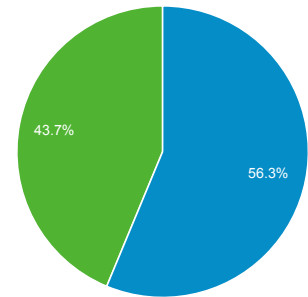

Nov 18, 2014 - Oct 31, 2015

Audience Overview

All Sessions
100.00%

Overview

Returning Visitor (Blue) | New Visitor (Green)

Language	Sessions	% Sessions
1. en-us	124,659	78.85%
2. en-gb	11,075	7.00%
3. ar	4,566	2.89%
4. (not set)	2,984	1.89%
5. zh-cn	1,433	0.91%
6. ja	1,248	0.79%
7. fr	1,119	0.71%
8. ko	915	0.58%
9. ru	860	0.54%
10. ru-ru	692	0.44%