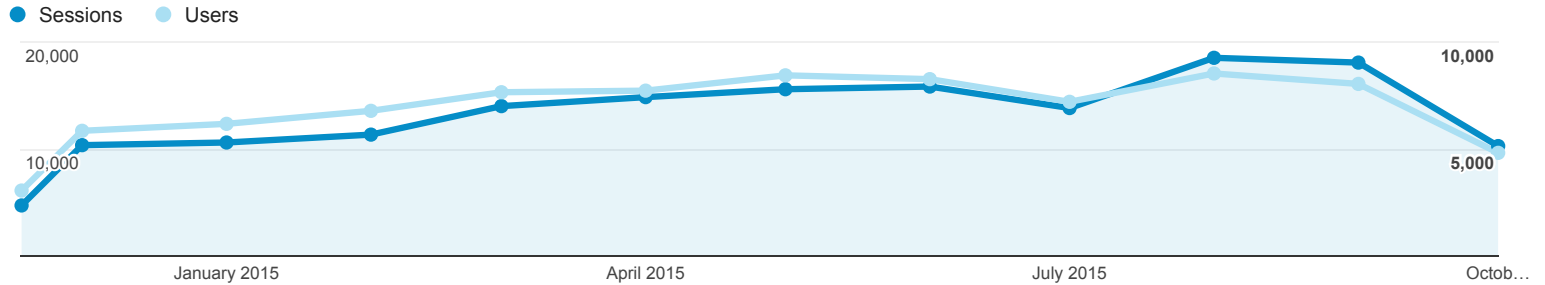

Nov 18, 2014 - Oct 31, 2015

Audience Overview

All Sessions
100.00%

Overview

Returning Visitor (Blue) | New Visitor (Green)

Language	Sessions	% Sessions
1. en-us	124,659	78.85%
2. en-gb	11,075	7.00%
3. ar	4,566	2.89%
4. (not set)	2,984	1.89%
5. zh-cn	1,433	0.91%
6. ja	1,248	0.79%
7. fr	1,119	0.71%
8. ko	915	0.58%
9. ru	860	0.54%
10. ru-ru	692	0.44%