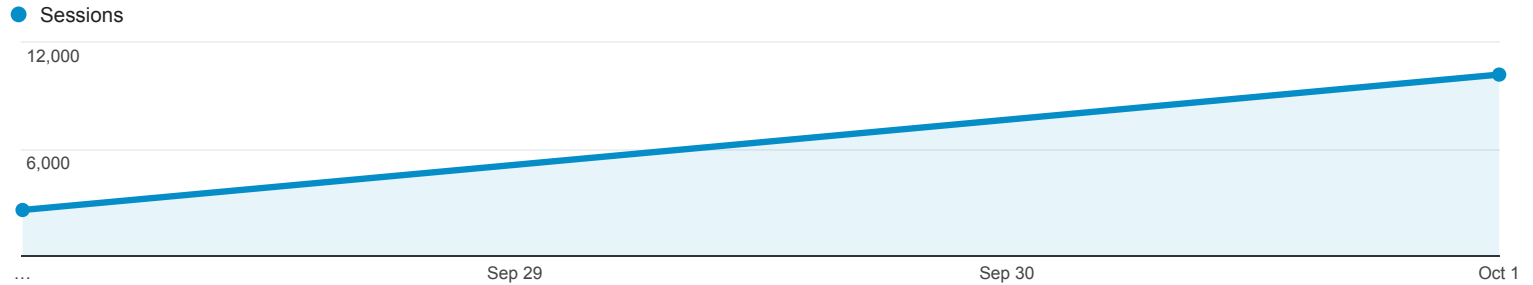

# Audience Overview

All Sessions  
100.00%

## Overview

Sessions  
**12,761**

Users  
**5,848**

Pageviews  
**40,740**

Pages / Session  
**3.19**

Avg. Session Duration  
**00:04:29**

Bounce Rate  
**46.93%**

% New Sessions  
**35.54%**

Returning Visitor (Blue) New Visitor (Green)

Screen Resolution	Sessions	% Sessions
1. 360x640	584	34.70%
2. 375x667	223	13.25%
3. 320x568	181	10.75%
4. 480x800	116	6.89%
5. 768x1024	96	5.70%
6. 1920x1080	94	5.59%
7. 414x736	62	3.68%
8. 320x534	61	3.62%
9. 1093x614	22	1.31%
10. 720x1280	19	1.13%