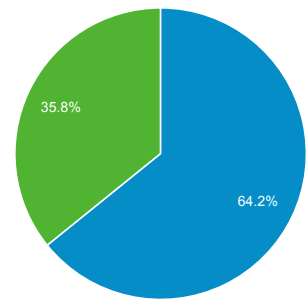

## Overview

Sessions  
**12,761**

Users  
**5,848**

Pageviews  
**40,740**

Pages / Session  
**3.19**

Avg. Session Duration  
**00:04:29**

Bounce Rate  
**46.93%**

% New Sessions  
**35.54%**

Returning Visitor (Blue) New Visitor (Green)

Screen Resolution	Sessions	% Sessions
1. 360x640	584	34.70%
2. 375x667	223	13.25%
3. 320x568	181	10.75%
4. 480x800	116	6.89%
5. 768x1024	96	5.70%
6. 1920x1080	94	5.59%
7. 414x736	62	3.68%
8. 320x534	61	3.62%
9. 1093x614	22	1.31%
10. 720x1280	19	1.13%